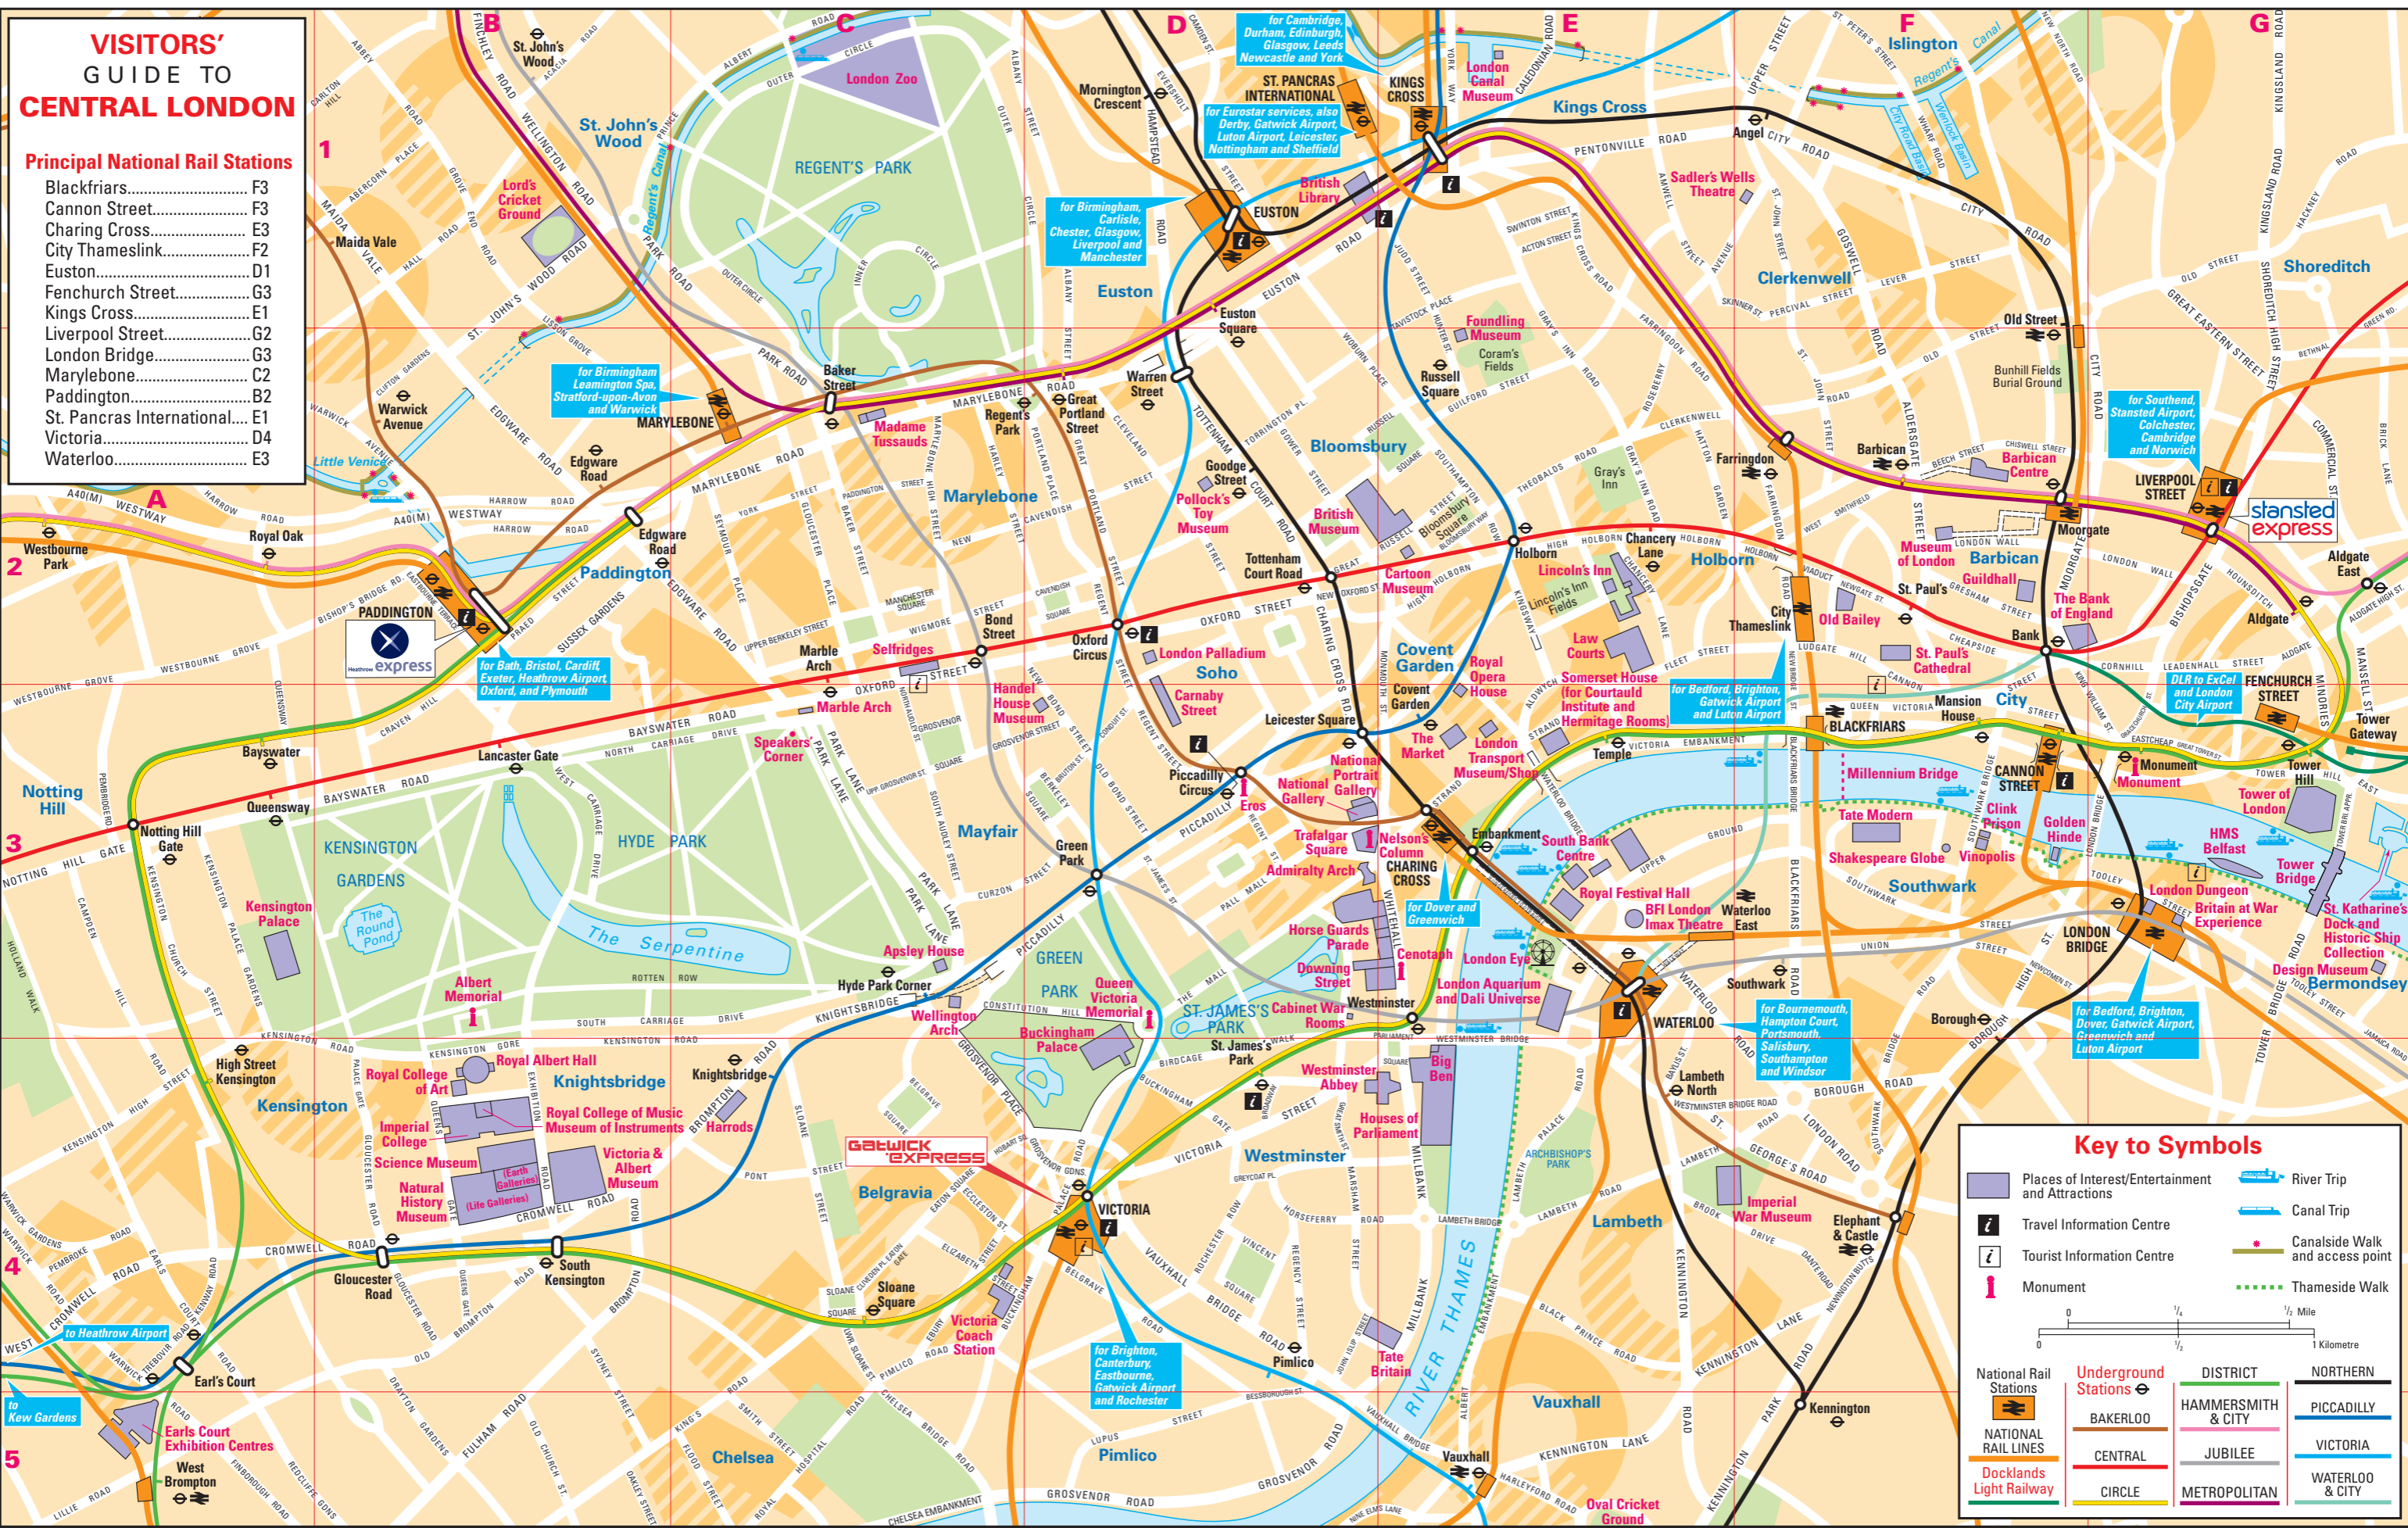

VISITORS' GUIDE TO CENTRAL LONDON

Principal National Rail Stations

Blackfriars.....	F3
Cannon Street.....	F3
Charing Cross.....	E3
City Thameslink.....	F2
Euston.....	D1
Fenchurch Street.....	G3
Kings Cross.....	E1
Liverpool Street.....	G2
London Bridge.....	G3
Marylebone.....	C2
Paddington.....	B2
St. Pancras International.....	E1
Victoria.....	D4
Waterloo.....	E3

Key to Symbols

	Places of Interest/Entertainment and Attractions		River Trip
	Travel Information Centre		Canal Trip
	Tourist Information Centre		Canalside Walk and access point
	Monument		Thameside Walk

Principal Places of Interest	CenotaphE3	Kensington PalaceA3	Natural History Museum ...B4	Tower BridgeG3	Principal Attractions and Places of Entertainment	Clink PrisonF3	London AquariumE3	Pollock's Toy MuseumD2
Albert MemorialB3	Covent Garden MarketE3	Law CourtsE2	Old BaileyF2	Tower of LondonG3	Apsley HouseC3	Dali UniverseE3	Royal Albert HallB4	Royal Festival HallE3
Bank of England.....F2	Downing StreetD3	Little VeniceB2	St. Paul's CathedralF2	Trafalgar SquareD3	Barbican CentreF2	Design MuseumG3	Royal Opera HouseE3	Royal Victoria MuseumE3
British LibraryD1	Guildhall.....F2	Marble ArchC3	Science MuseumB4	Victoria & Albert Museum B4	Earl's Court Exhibition CentresA5	Founding Museum.....E2	Sadler's WellsF1	Somerset HouseE3
British MuseumD2	HarrodsC4	Monument.....G3	SelfridgesC2	Wellington ArchC3	London EyeE3	Golden HindeE2	Sadler's WellsF1	South Bank CentreE3
Buckingham PalaceD4	Horse Guards ParadeD3	Museum of LondonF2	Shakespeare GlobeF3	Westminster AbbeyD4	BFI London Ima TheatreE3	London Transport Museum.....E3	Sadler's WellsF1	South Bank CentreE3
Carnaby StreetD3	Houses of ParliamentE4	National GalleryD3	Tate BritainE4		Cabinet War Rooms.....D3	London ZooC1	Sadler's WellsF1	South Bank CentreE3
	Imperial War MuseumF4	National Portrait Gallery ...D3	Tate ModernF3		Cartoon MuseumE2	Madame Tussauds.....C2	South Bank CentreE3	South Bank CentreE3
							South Bank CentreE3	Vinopolis.....F3