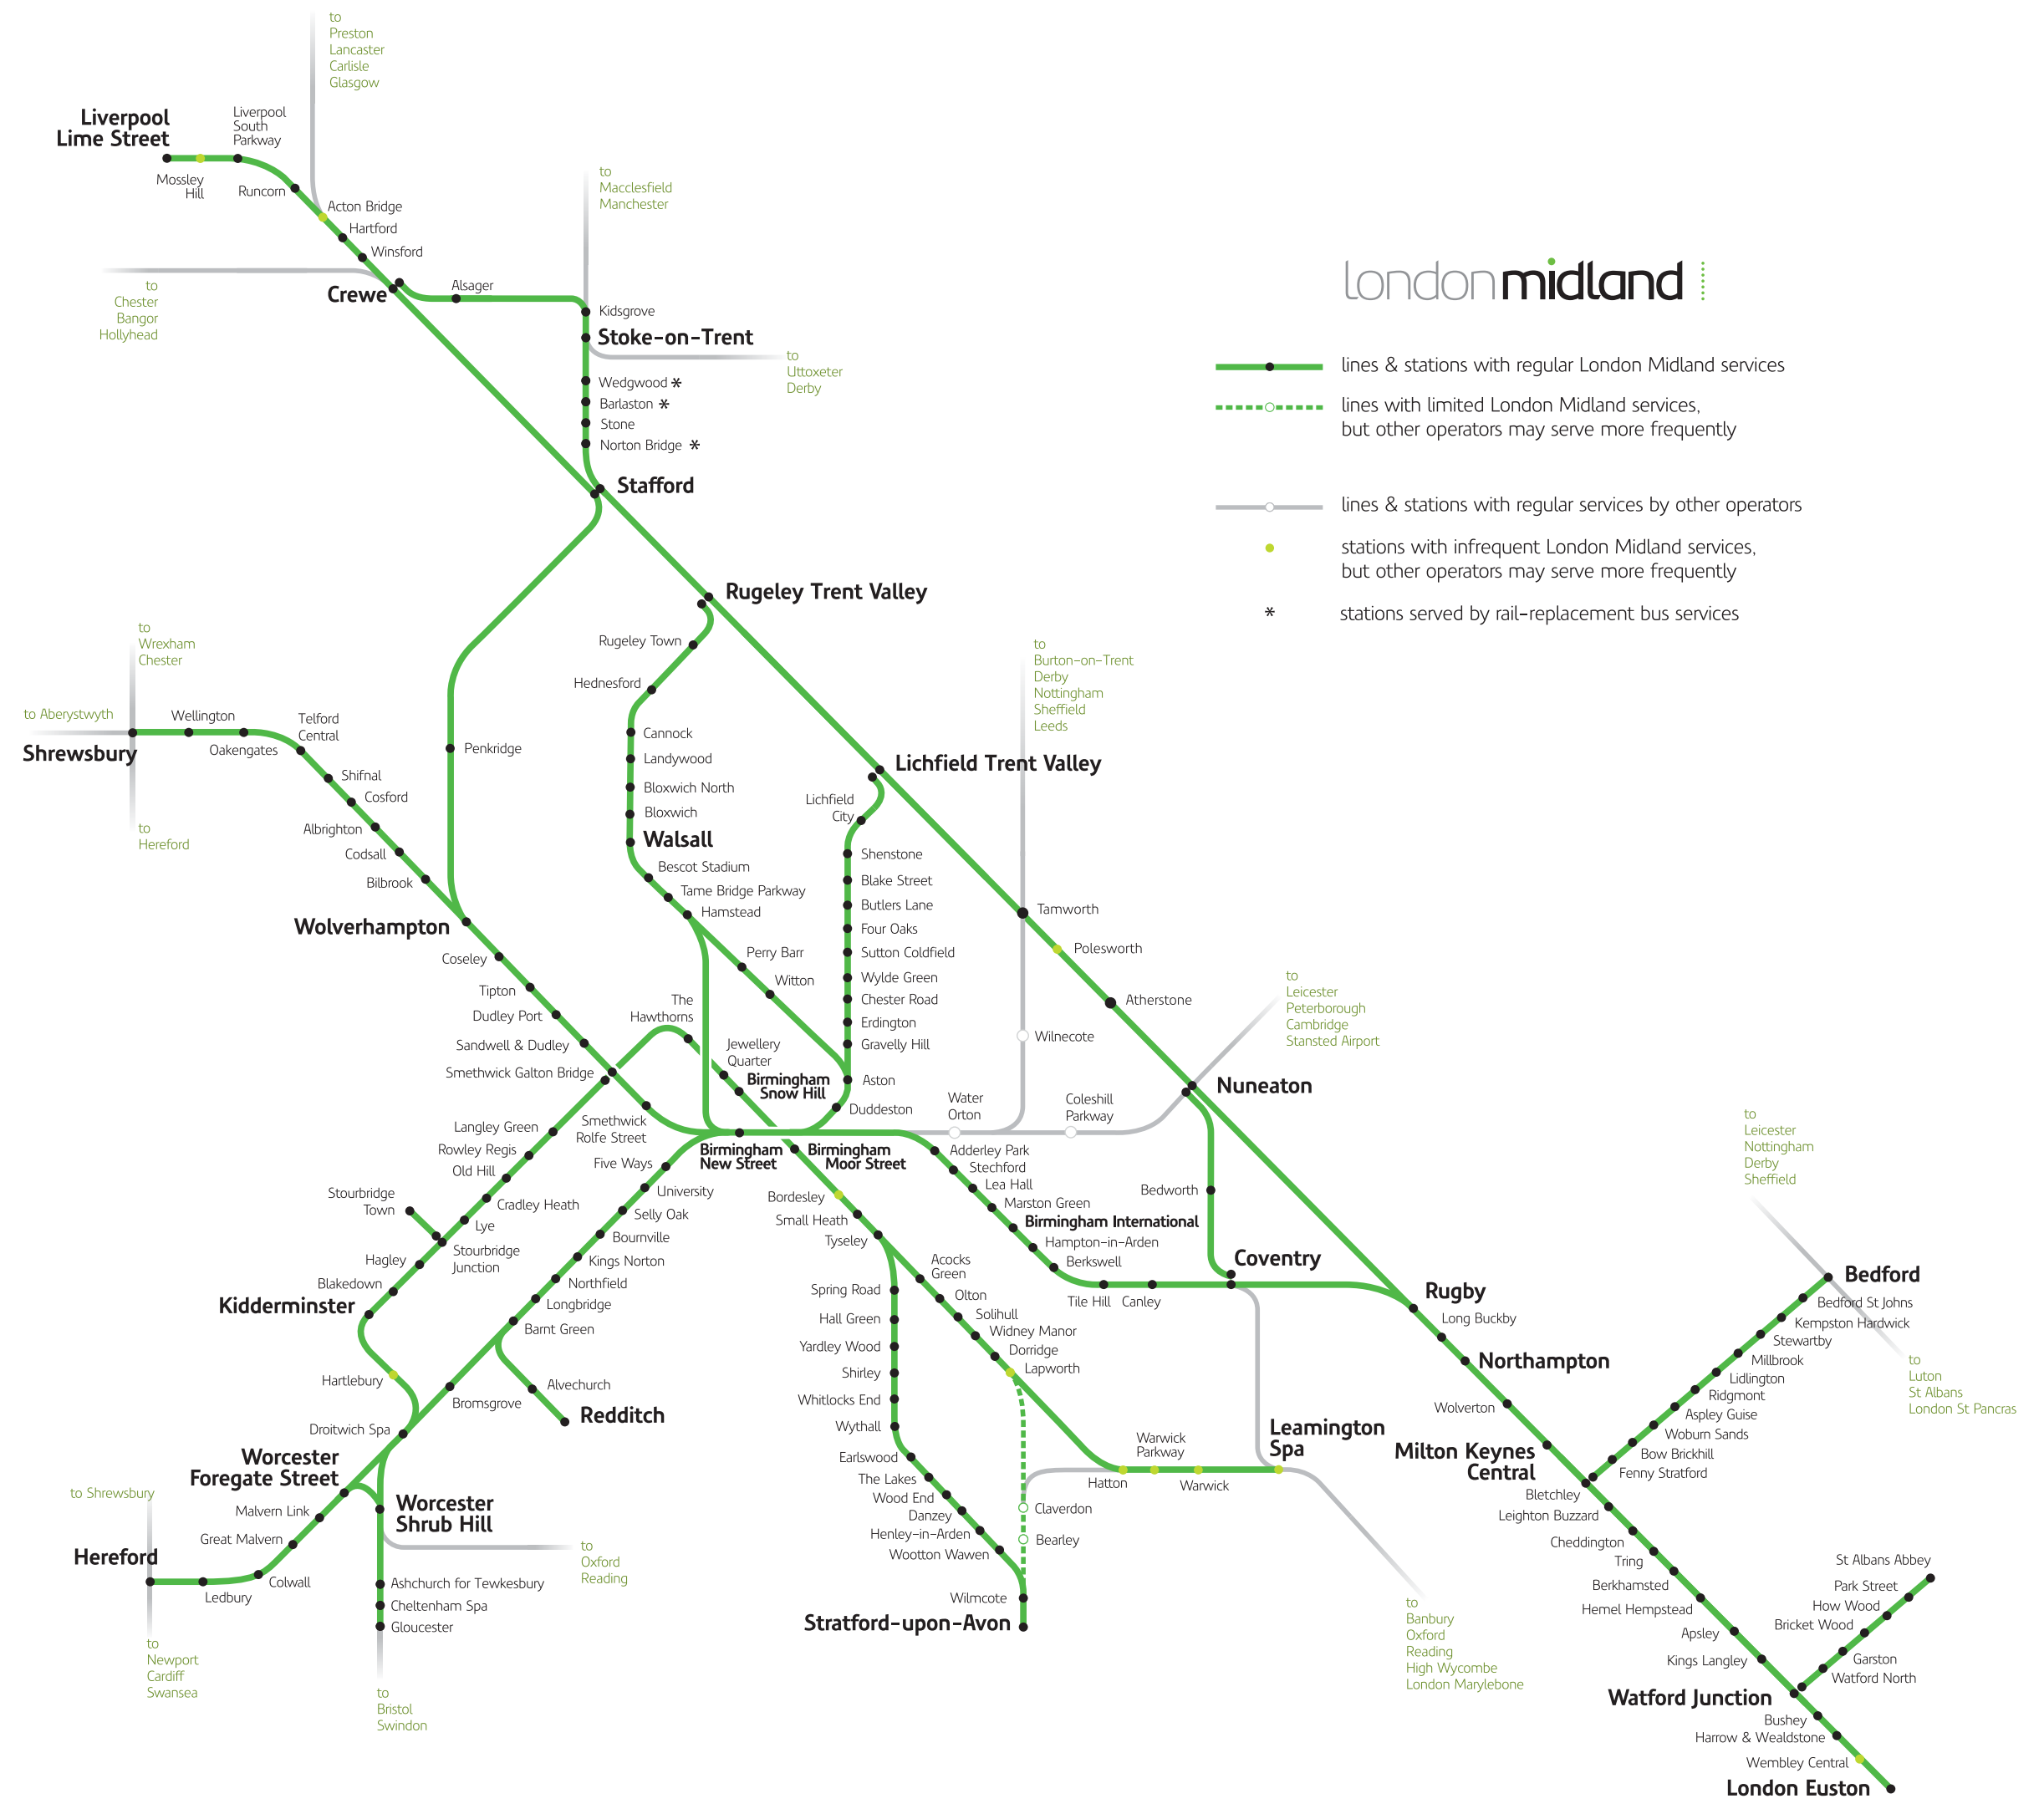

# London **midland**

- lines & stations with regular London Midland services
- - -○- - - lines with limited London Midland services, but other operators may serve more frequently
- lines & stations with regular services by other operators
- stations with infrequent London Midland services, but other operators may serve more frequently
- \* stations served by rail-replacement bus services