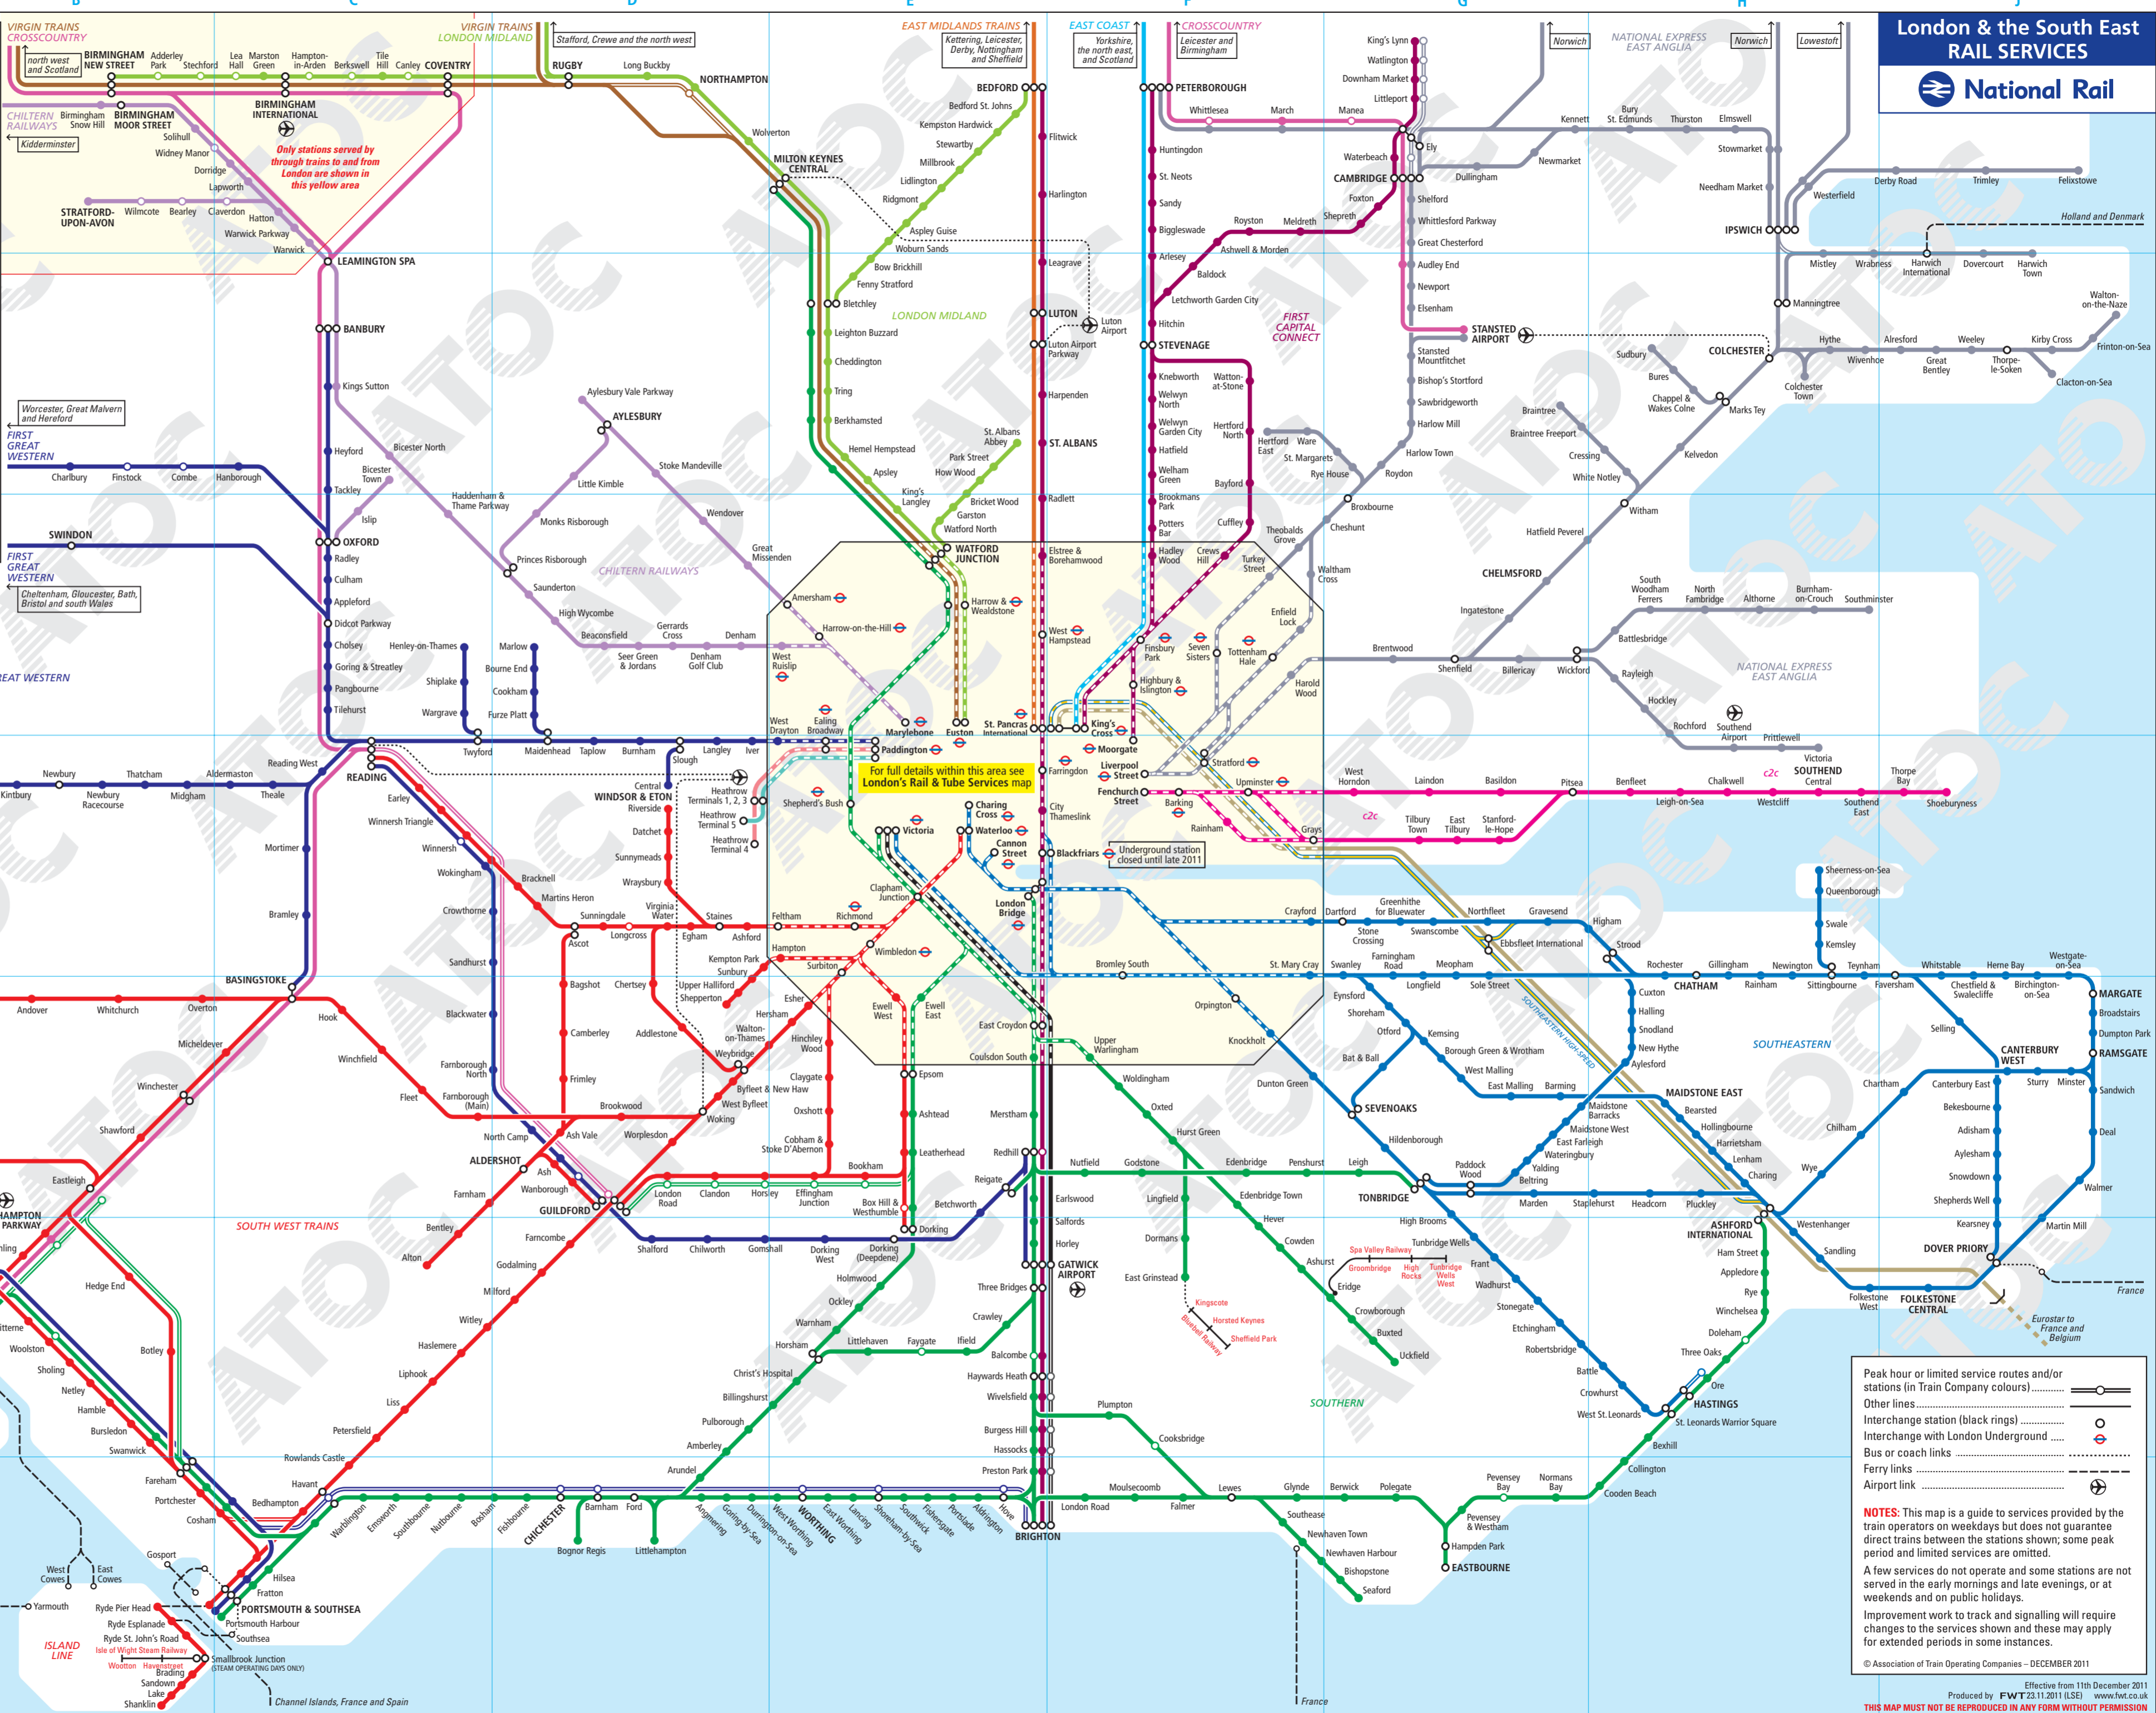

FIND YOUR STATION

Adley Park	01	02	03	04	05	06	07	08	09	10	11	12	13	14	15	16	17	18	19	20	21	22	23	24	25	26	27	28	29	30	31	32	33	34	35	36	37	38	39	40	41	42	43	44	45	46	47	48	49	50	51	52	53	54	55	56	57	58	59	60	61	62	63	64	65	66	67	68	69	70	71	72	73	74	75	76	77	78	79	80	81	82	83	84	85	86	87	88	89	90	91	92	93	94	95	96	97	98	99	00
------------	----	----	----	----	----	----	----	----	----	----	----	----	----	----	----	----	----	----	----	----	----	----	----	----	----	----	----	----	----	----	----	----	----	----	----	----	----	----	----	----	----	----	----	----	----	----	----	----	----	----	----	----	----	----	----	----	----	----	----	----	----	----	----	----	----	----	----	----	----	----	----	----	----	----	----	----	----	----	----	----	----	----	----	----	----	----	----	----	----	----	----	----	----	----	----	----	----	----	----	----

Only stations served by through trains to and from London are shown in this yellow area

For full details within this area see London's Rail & Tube Services map

Underground station closed until late 2011

Peak hour or limited service routes and/or stations (in Train Company colours)

Other lines

Interchange station (black rings)

Interchange with London Underground

Bus or coach links

Ferry links

Airport link

London & the South East RAIL SERVICES

Effective from 11th December 2011
Produced by FWT 23.11.2011 (LSE) www.fwt.co.uk
THIS MAP MUST NOT BE REPRODUCED IN ANY FORM WITHOUT PERMISSION

© Association of Train Operating Companies - DECEMBER 2011